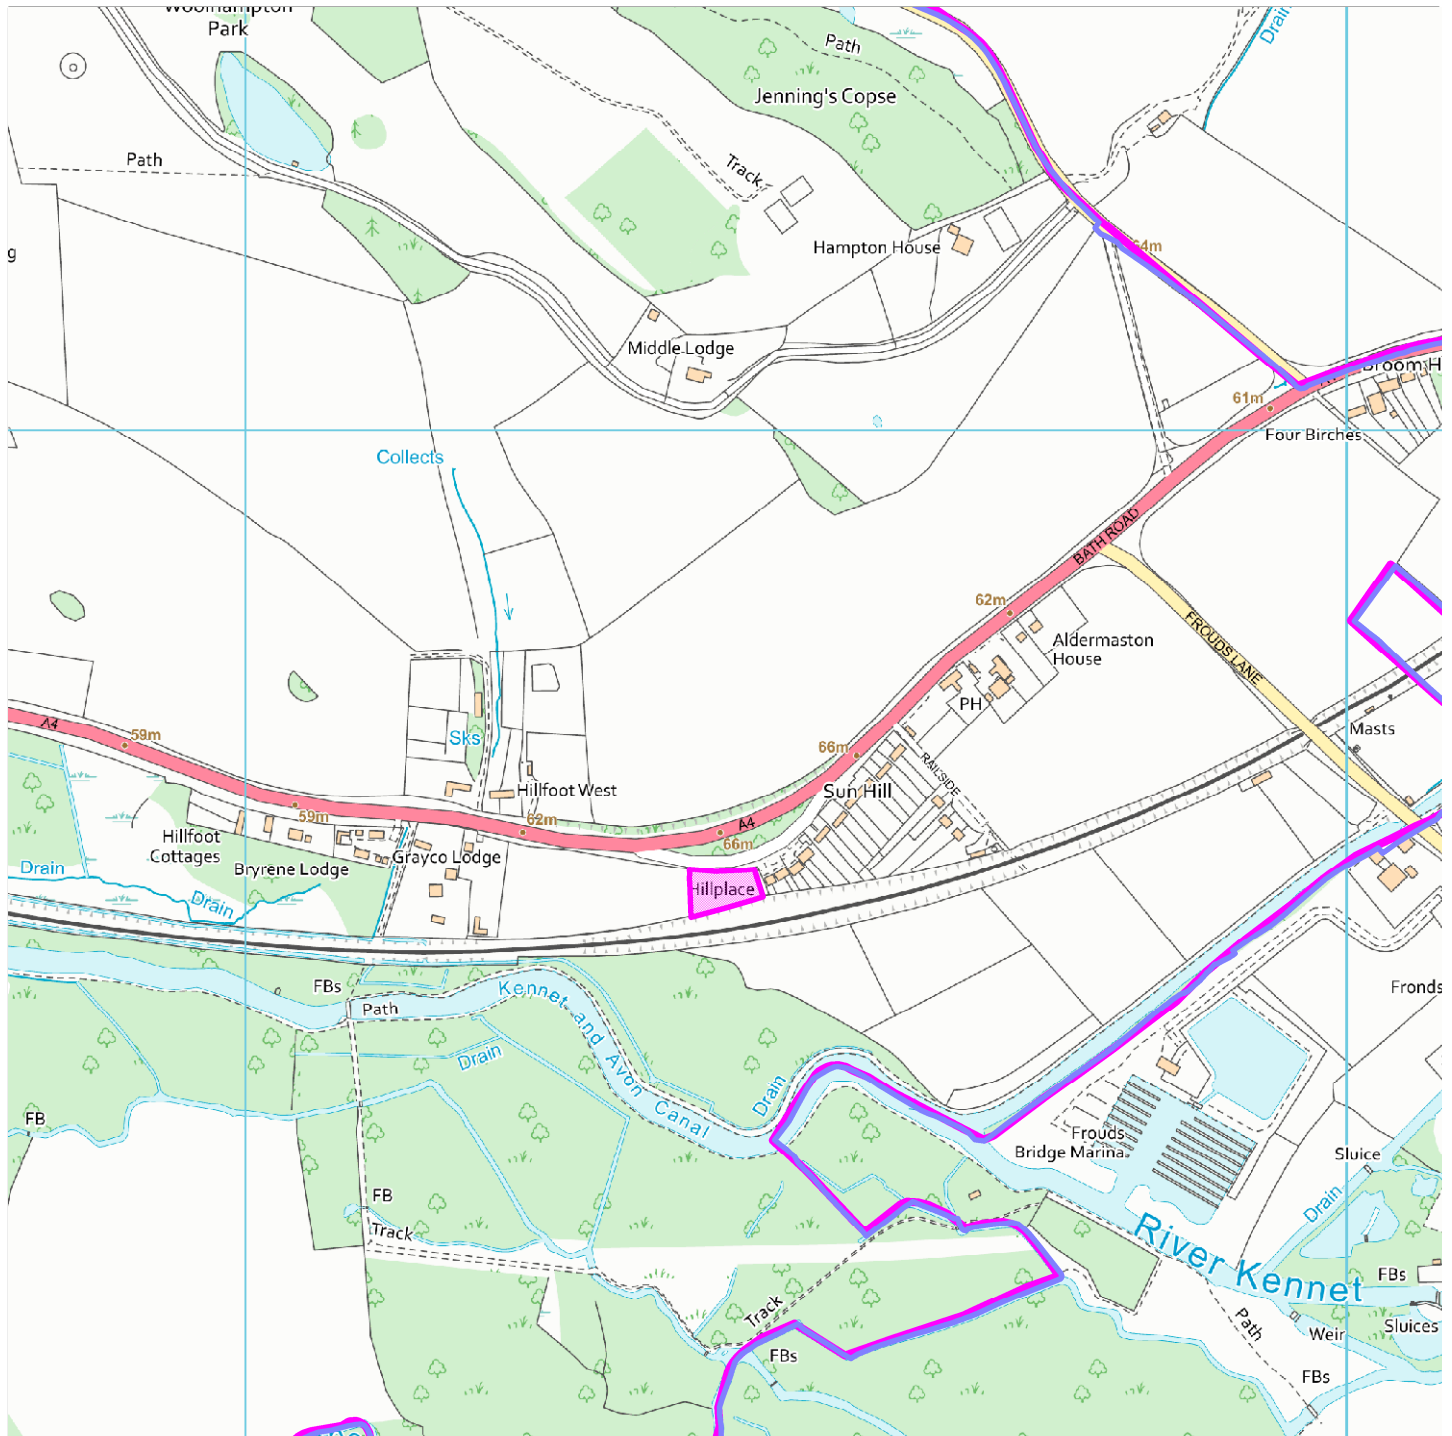

19/00031/FUL

Land West Of Hill Place, Bath Rd, Woolhampton. RG7 5FL

Map Centre Coordinates :

Scale : 1:6872

Reproduced from the Ordnance Survey map with the permission of the Controller of Her Majesty's Stationery Office © Crown Copyright 2003.

Unauthorised reproduction infringes Crown Copyright and may lead to prosecution or civil proceedings .

<b>Organisation</b>	West Berkshire Council
<b>Department</b>	
<b>Comments</b>	Not Set
<b>Date</b>	04 July 2019
<b>SLA Number</b>	0100024151